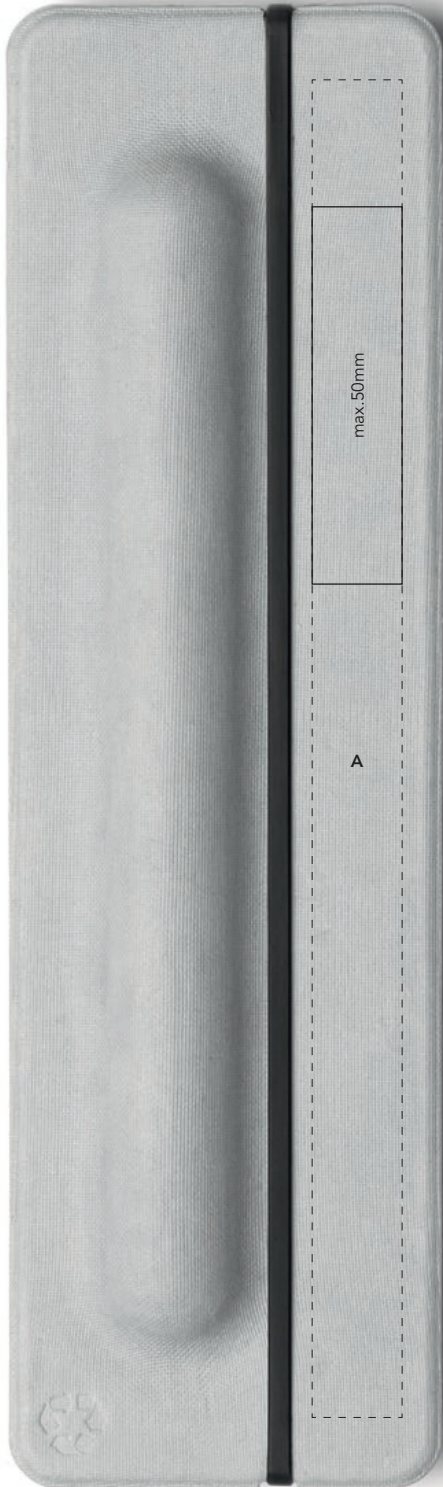

DS8 WB Technical information

Print details

DS8 Writer's Box Soft Touch [1]

Twice as soft: DS8 in velvety-soft black Soft Touch with chrome finish metal push button plus TechGlide® premium ballpoint pen refill for a wonderfully soft writing feeling.

DS8 Writer's Box Natural Touch [2]

Twice as sustainable: DS8 with a fine, extra-shiny piano-black casing made of fully biodegradable cellulose acetate plus a PS3 shell case, also of biodegradable cellulose. DS8 optionally with a chrome finish metal push button.

Case

Elegant PS3 case manufactured from biodegradable cellulose, fastened with a black elastic band.

B DS8 Clip Soft Touch
43 × 8 mm
max. 5 colours

B1 DS8 Clip Natural Touch
43 × 8 mm
max. 3 colours

A PS3
Outside: paper
12 × 50 mm
max. 2 colours