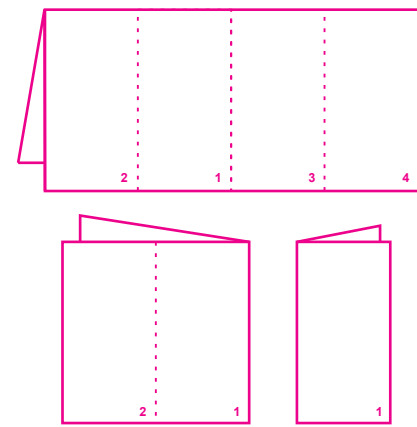

Size : 33x33 cm

Folding : 1/8

Napkin colour : white

Ply : 1

330 mm

320 mm

Colours used on this proof are for visual purposes only and do not accurately represent the final ink colour