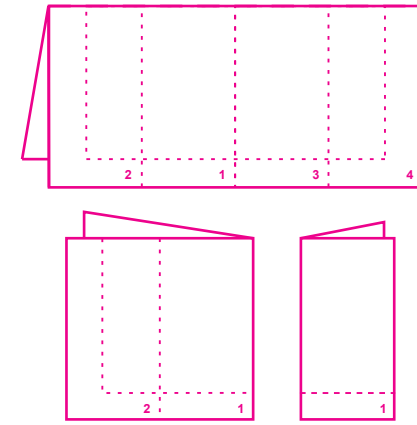

Size : 33x33 cm

Folding : 1/8

Napkin colour : white

Ply : 2

330 mm

320 mm

Colours used on this proof are for visual purposes only and do not accurately represent the final ink colour