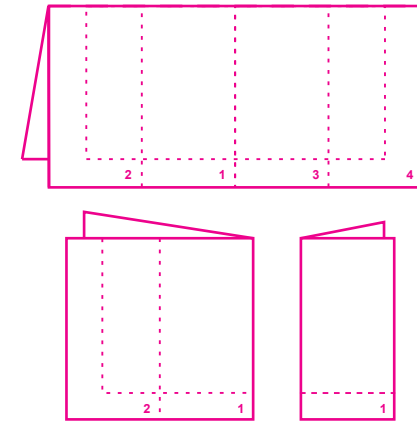

Size : 33x33 cm

Folding : 1/8

Napkin colour : white

Ply : 3

330 mm

320 mm

Colours used on this proof are for visual purposes only and do not accurately represent the final ink colour