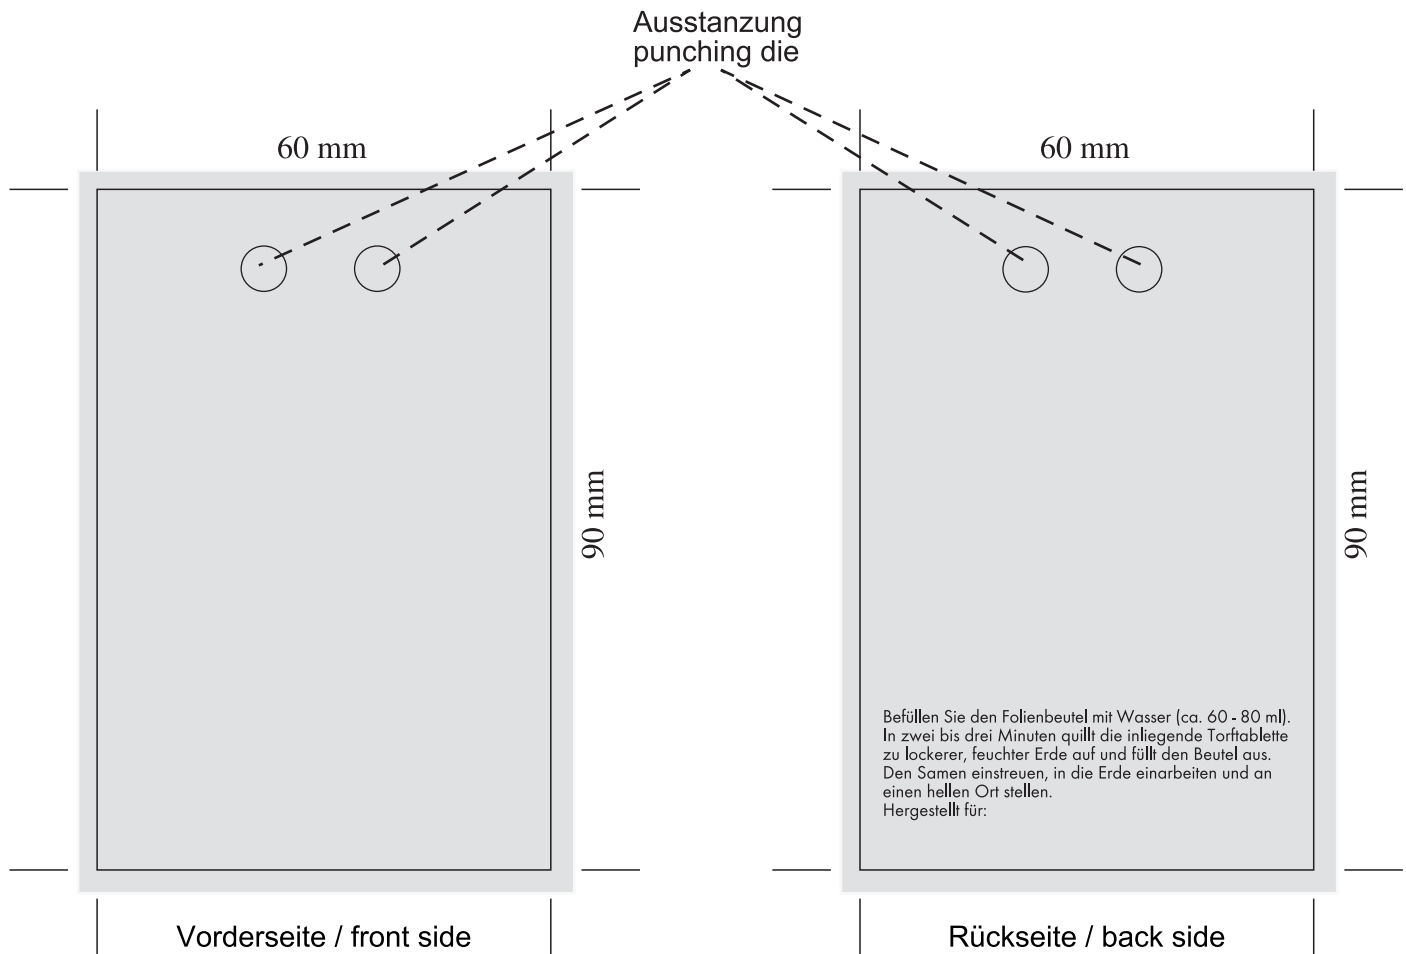

Standzeichnung / Imposition layout

Jute-Säckchen / Jute-bag

(Digitaldruck/Offsetdruck) / (digital printing/offset printing)

Vollfläche / full surface
Bitte 3mm Beschnitt anlegen!
Please provide 3mm bleed!

Fill the cellophane bag with water (approx. 60 - 80 ml).
In two to three minutes, the tab inside swells, becomes
loose, damp soil and fills the bag. Sow the seeds, work
into the soil and place somewhere light.
Produced for: